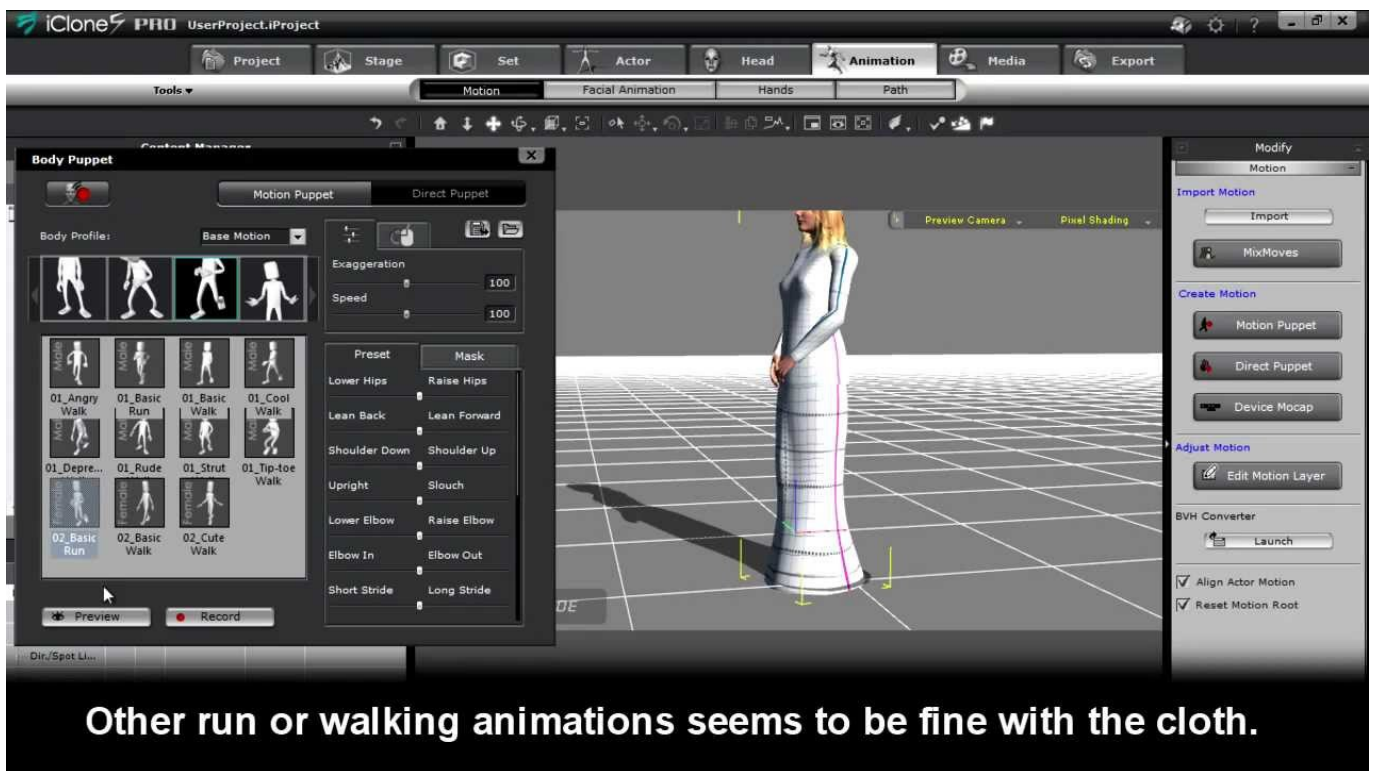

# DOWNLOAD

[Reallusion IClone G5 CloneCloth For Gwynn](#)

[Reallusion IClone G5 CloneCloth For Gwynn](#)

---

**DOWNLOAD**

---

iClone Content Pack: G3 CloneCloth New Look provides 6 sassy and vogue CloneCloth & Shoes Design Bases. Each Design Base has an individual Template .... OFF. Gwynn the Honkers Girl! (plus Crop Top!) By BiggsTrek. iContent. 300. 200. 200. iClone : v5.2 or above. (1). G5 ShockWave #02. By Cellygon. iContent. 0.. These outfits are inspired by the latest fashion styles and based on the G5 female character - Gwynn. The G5 CloneCloth for Gwynn provides a wide variety of .... Template Map. Outer body garment mesh texture template. The Minimum Bleed Area in the UV reference image indicates you where to paste and fully overlap .... G5 CloneCloth for Gwynn. For iClone 5.13 or above. • Introduction of image maps; • How to use the double layer clothing mesh? • How to wear shoes properly?. Shygirl is a CCD Developer and a user of iClone since version 1.0. The Store also features .... accessories. Also includes clothing for G5 Clone Cloth for Gwynn.. 8 Feb 2018 ... Reallusion iClone G5 CloneCloth For Gwynn Download. Reallusion iClone G5 CloneCloth For Gwynn. Golmaal 2006 - DVD-RIP - NihitZ. Reallusion iClone G5 CloneCloth For Gwynn -- DOWNLOAD.. Hi iClone friends, I was wondering since I purchased the New Gwynn G5 clone cloth package, can I use it to make clothing for other G5 characters. I also bought .... When a character walks or runs, you may sometimes see the moving underarms penetrating the CloneCloth in iClone. Hide the parts of skin texture.. WS - ALL REALLUSION . G5 CloneCloth Outfits for Chuck & Gwynn .. Reallusion iClone 7 PRO + Resource Pack + Bonus . Styles are fitted to Gwynn's head, .. 28 Mar 2012 ... Product Name: E005 Gwynn Upper T-Shirt ... Author: Reallusion iClone ... This content is also available in content store pack: G5 CloneCloth .... 21 Jun 2012 ... iClone v5.2 (or above). Required Product. \* iClone ... Reallusion iClone. Average ratings ... From: G5 CloneCloth for Gwynn. Show Detail Hide .... For characters that has CloneCloth on their feet such as Gwynn\_Lower\_Tight, when wearing shoes, the problem below will occur. 1. Choose Actor\Lower Body .... These outfits are inspired by the latest fashion styles and based on the G5 female character - Gwynn. The pack includes 5 upper, 6 lower and 6 shoe bases; .... Description: a4c8ef0b3e After that, we show you the official G5 Clonecloths for Gwynn and Chuck. We're also going to introduce you the featured studio- VegaH .... Reallusion iClone. Average ratings. Response rate. 33%. Report this asset to Reallusion. Description; User ... From: G5 CloneCloth for Gwynn. Show Detail Hide .... A-2. Select Diffuse Channel and press Launch in Actor/Upper Body, and edit the Diffuse texture in 2D software. (eg. Photoshop.) A-3. According your design .... 20 Feb 2012 ... ... cuffs as in photo. Required Cloth Base: Gwynn Clone Cloth - Bodysuit Upper - Tight Lower. ... Compatibility. iClone v5.0 (or above) ... Report this asset to Reallusion. Description ... G5 CloneCloth for Gwynn · E005 Gwynn .... The white area for the clothes below is the Undershirt. You can use it to make inner clothing as the second layer. Gwynn\_Upper\_T-Shirt (Upper Body):. You can ... 09d653b45f